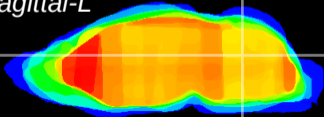

Coronal

Sagittal-R

Sagittal-L

ViBrism: CX08523  
Horizontal

Cb nucleus