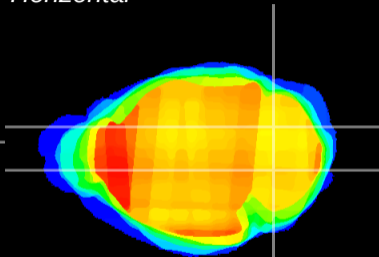

Coronal

Sagittal-R

Sagittal-L

ViBrism: CX08523  
Horizontal

Cb nucleus