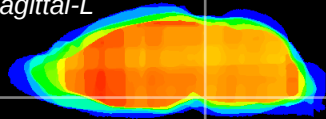

Coronal

Sagittal-R

Sagittal-L

ViBrism: CX08528
Horizontal

Pn