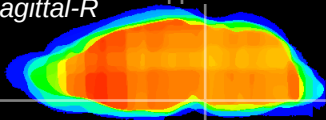

Coronal

Sagittal-R

Sagittal-L

ViBrism: CX08528
Horizontal

Pn