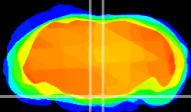

Coronal

Sagittal-R

Sagittal-L

ViBrism: CX08528
Horizontal

Pn