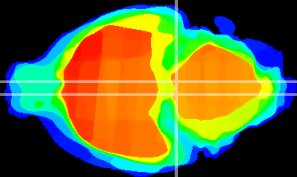

Coronal

Sagittal-R

Sagittal-L

ViBrism: CX08528
Horizontal

Pn