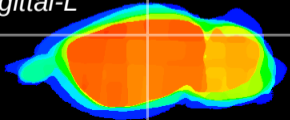

Coronal

Sagittal-R

Sagittal-L

ViBrism: CX08530
Horizontal

CA2/CA3