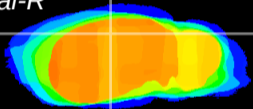

Coronal

Sagittal-R

Sagittal-L

ViBrism: CX08530
Horizontal

CA2/CA3