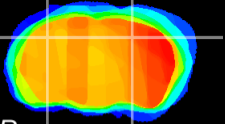

Coronal

Sagittal-R

Sagittal-L

ViBrism: CX08530
Horizontal

CA2/CA3