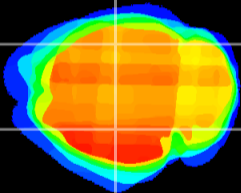

Coronal

Sagittal-R

Sagittal-L

ViBrism: CX08530
Horizontal

CA2/CA3