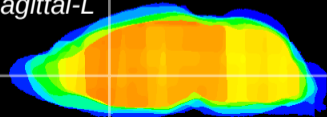

Coronal

Sagittal-R

Sagittal-L

ViBrism: CX08530
Horizontal

LS