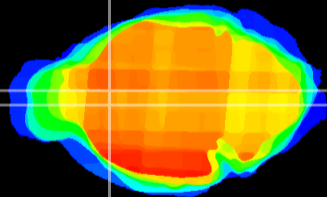

Coronal

Sagittal-R

Sagittal-L

ViBrism: CX08530
Horizontal

LS