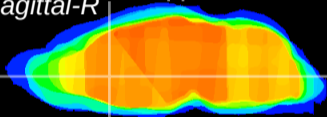

Coronal

Sagittal-R

Sagittal-L

ViBrism: CX08530
Horizontal

LS