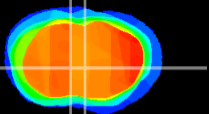

Coronal

Sagittal-R

Sagittal-L

ViBrism: CX08530
Horizontal

LS