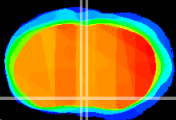

Coronal

Sagittal-R

Sagittal-L

ViBriSM: CX08530
Horizontal

MPA