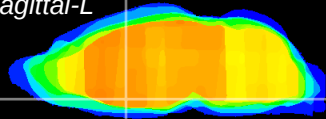

Coronal

Sagittal-R

Sagittal-L

ViBriSM: CX08530
Horizontal

MPA