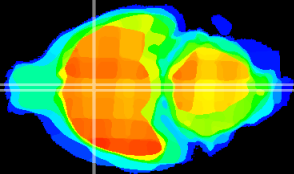

Coronal

Sagittal-R

Sagittal-L

ViBriSM: CX08530
Horizontal

MPA