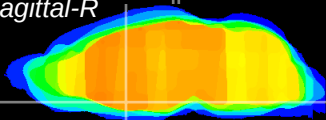

Coronal

Sagittal-R

Sagittal-L

ViBriSM: CX08530
Horizontal

MPA