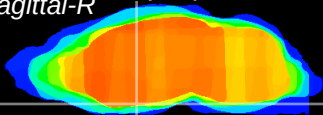

Coronal

Sagittal-R

Sagittal-L

ViBrism: CX08530
Horizontal

S0