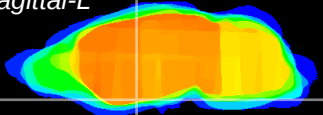

Coronal

Sagittal-R

Sagittal-L

ViBrism: CX08530
Horizontal

S0