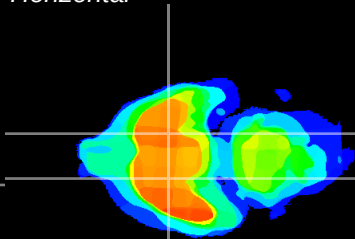

Coronal

Sagittal-R

Sagittal-L

ViBrism: CX08530
Horizontal

S0