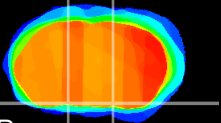

Coronal

Sagittal-R

Sagittal-L

ViBrism: CX08530
Horizontal

S0