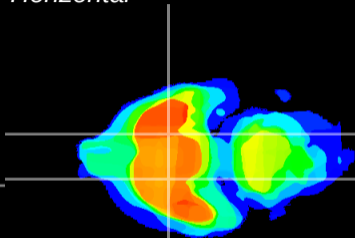

Coronal

Sagittal-R

Sagittal-L

ViBrisM: CX08536
Horizontal

S0