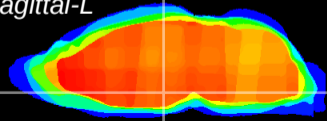

Coronal

Sagittal-R

Sagittal-L

ViBrism: CX08539
Horizontal

DM