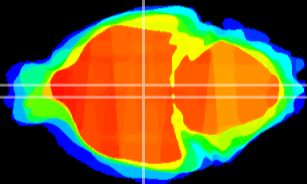

Coronal

Sagittal-R

Sagittal-L

ViBrism: CX08539
Horizontal

DM