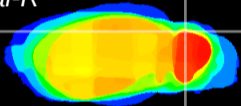

Coronal

Sagittal-R

Sagittal-L

ViBrism: CX08540
Horizontal

Cb lobe