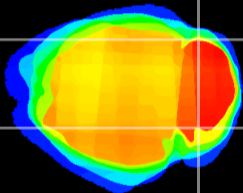

Coronal

Sagittal-R

Sagittal-L

ViBrism: CX08540
Horizontal

Cb lobe