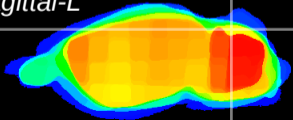

Coronal

Sagittal-R

Sagittal-L

ViBrism: CX08540
Horizontal

Cb lobe