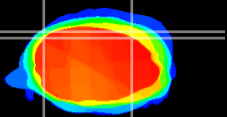

Coronal

Sagittal-R

Sagittal-L

ViBrism: CX08540
Horizontal

Cb lobe