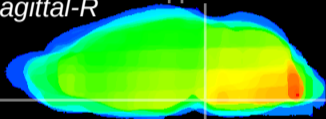

Coronal

Sagittal-R

Sagittal-L

ViBrism: CX08543
Horizontal

Pn