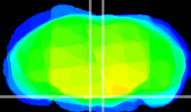

Coronal

Sagittal-R

Sagittal-L

ViBrism: CX08543
Horizontal

Pn