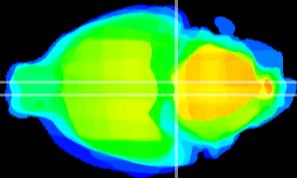

Coronal

Sagittal-R

Sagittal-L

ViBrism: CX08543
Horizontal

Pn