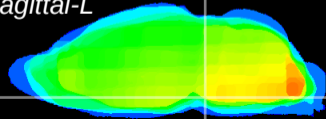

Coronal

Sagittal-R

Sagittal-L

ViBrism: CX08543
Horizontal

Pn