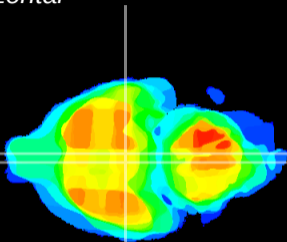

Coronal

Sagittal-R

Sagittal-L

ViBrism: CX08544
Horizontal

VMH