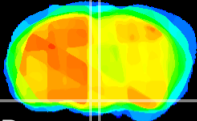

Coronal

Sagittal-R

Sagittal-L

ViBrism: CX08544
Horizontal

VMH