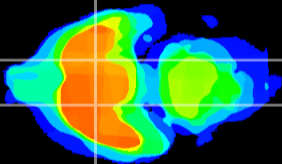

Coronal

Sagittal-R

Sagittal-L

ViBrism: CX08549
Horizontal

S0