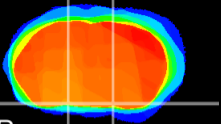

Coronal

Sagittal-R

Sagittal-L

ViBrism: CX08549
Horizontal

S0