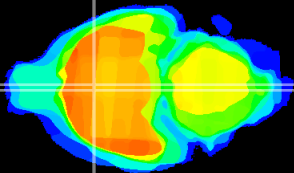

Coronal

Sagittal-R

Sagittal-L

ViBrism: CX08551
Horizontal

MPA