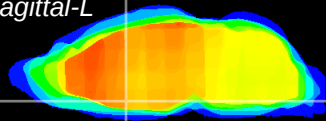

Coronal

Sagittal-R

Sagittal-L

ViBrism: CX08551
Horizontal

MPA