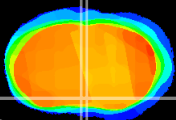

Coronal

Sagittal-R

Sagittal-L

ViBrism: CX08551
Horizontal

MPA