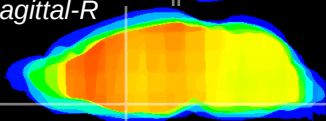

Coronal

Sagittal-R

Sagittal-L

ViBrism: CX08551
Horizontal

MPA