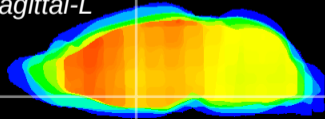

Coronal

Sagittal-R

Sagittal-L

ViBrism: CX08551
Horizontal

SPa dorsal