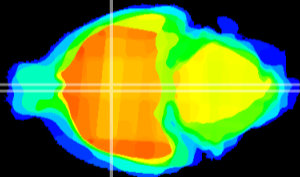

Coronal

Sagittal-R

Sagittal-L

ViBrism: CX08551
Horizontal

SPa dorsal