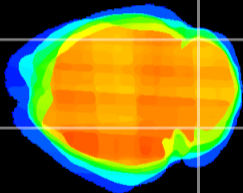

Coronal

Sagittal-R

Sagittal-L

ViBrism: CX08552
Horizontal

Cb lobe