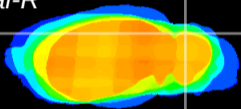

Coronal

Sagittal-R

Sagittal-L

ViBrism: CX08552
Horizontal

Cb lobe