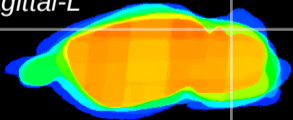

Coronal

Sagittal-R

Sagittal-L

ViBrism: CX08552
Horizontal

Cb lobe