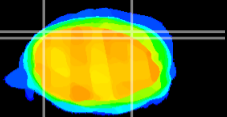

Coronal

Sagittal-R

Sagittal-L

ViBrism: CX08552
Horizontal

Cb lobe