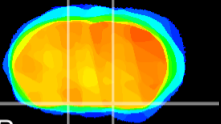

Coronal

Sagittal-R

Sagittal-L

ViBrism: CX08552
Horizontal

S0