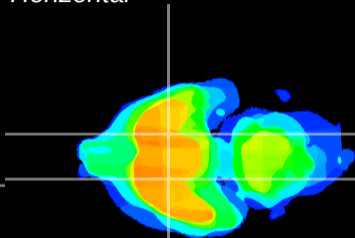

Coronal

Sagittal-R

Sagittal-L

ViBrism: CX08552
Horizontal

S0