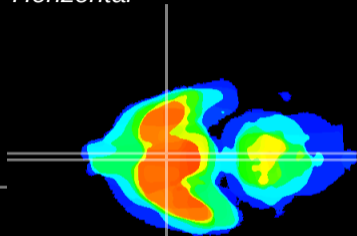

Coronal

Sagittal-R

Sagittal-L

ViBriSM: CX08554
Horizontal

SCN