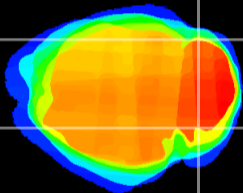

Coronal

Sagittal-R

Sagittal-L

ViBrism: CX08557
Horizontal

Cb lobe