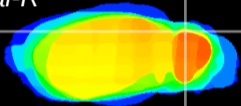

Coronal

Sagittal-R

Sagittal-L

ViBrism: CX08557
Horizontal

Cb lobe