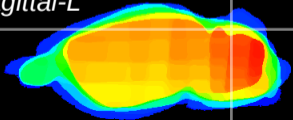

Coronal

Sagittal-R

Sagittal-L

ViBrism: CX08557
Horizontal

Cb lobe