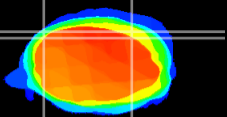

Coronal

Sagittal-R

Sagittal-L

ViBrism: CX08557
Horizontal

Cb lobe