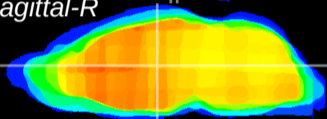

Coronal

Sagittal-R

Sagittal-L

ViBrism: CX08560
Horizontal

MD