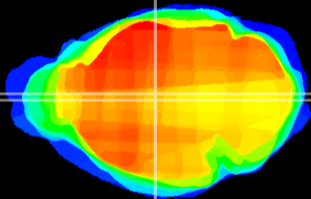

Coronal

Sagittal-R

Sagittal-L

ViBrism: CX08560
Horizontal

MD