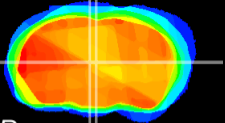

Coronal

Sagittal-R

Sagittal-L

ViBrism: CX08560
Horizontal

MD