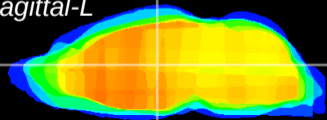

Coronal

Sagittal-R

Sagittal-L

ViBrism: CX08560
Horizontal

MD