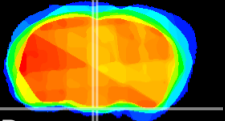

Coronal

Sagittal-R

Sagittal-L

ViBrism: CX08560
Horizontal

ME