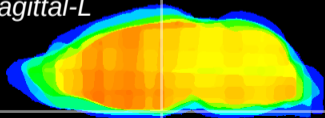

Coronal

Sagittal-R

Sagittal-L

ViBrism: CX08560
Horizontal

ME