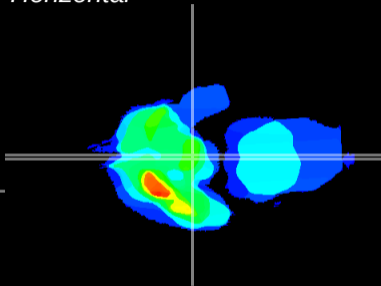

Coronal

Sagittal-R

Sagittal-L

ViBrism: CX08560
Horizontal

ME