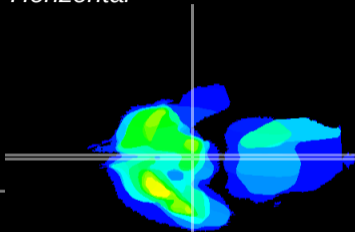

Coronal

Sagittal-R

Sagittal-L

ViBrism: CX08563
Horizontal

ME