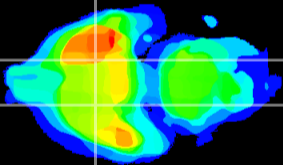

Coronal

Sagittal-R

Sagittal-L

ViBrisM: CX08563
Horizontal

S0