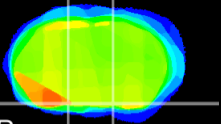

Coronal

Sagittal-R

Sagittal-L

ViBrisM: CX08563
Horizontal

S0