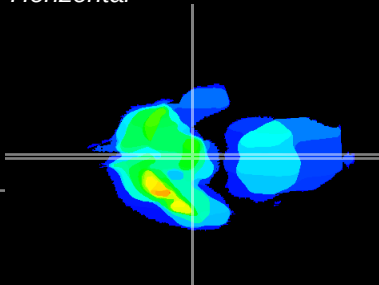

Coronal

Sagittal-R

Sagittal-L

ViBrism: CX08567
Horizontal

ME