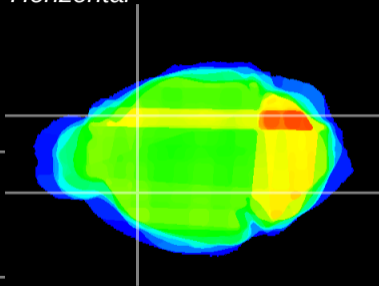

Coronal

Sagittal-R

Sagittal-L

ViBrism: CX08568
Horizontal

CPU lateral