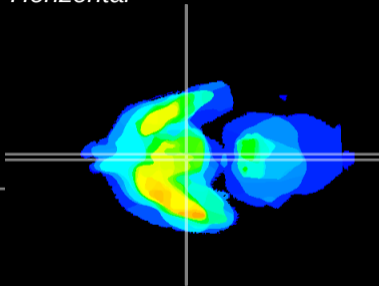

Coronal

Sagittal-R

Sagittal-L

ViBrism: CX08569
Horizontal

Arc