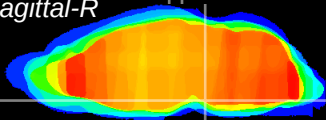

Coronal

Sagittal-R

Sagittal-L

ViBrism: CX08573
Horizontal

Pn