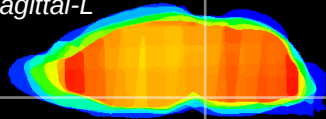

Coronal

Sagittal-R

Sagittal-L

ViBrism: CX08573
Horizontal

Pn