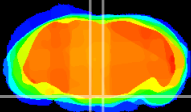

Coronal

Sagittal-R

Sagittal-L

ViBrism: CX08573
Horizontal

Pn