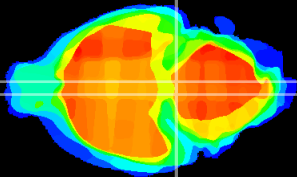

Coronal

Sagittal-R

Sagittal-L

ViBrism: CX08573
Horizontal

Pn