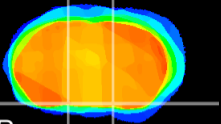

Coronal

Sagittal-R

Sagittal-L

ViBrisM: CX08573
Horizontal

S0