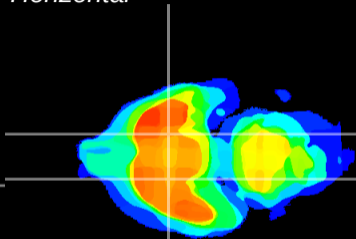

Coronal

Sagittal-R

Sagittal-L

ViBrisM: CX08573
Horizontal

S0