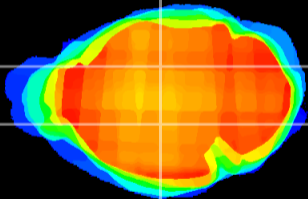

Coronal

Sagittal-R

Sagittal-L

ViBrism: CX08573
Horizontal

VPM/VPL