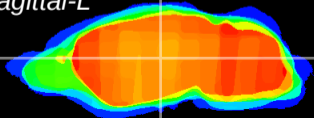

Coronal

Sagittal-R

Sagittal-L

ViBrism: CX08573
Horizontal

VPM/VPL