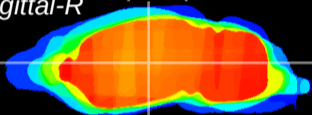

Coronal

Sagittal-R

Sagittal-L

ViBrism: CX08573
Horizontal

VPM/VPL