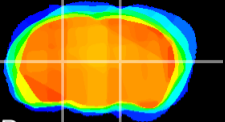

Coronal

Sagittal-R

Sagittal-L

ViBrism: CX08573
Horizontal

VPM/VPL