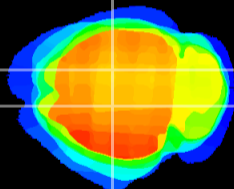

Coronal

Sagittal-R

Sagittal-L

ViBrism: CX08574
Horizontal

CA1