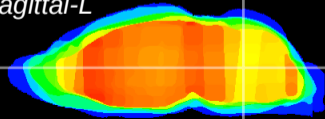

Coronal

Sagittal-R

Sagittal-L

ViBrism: CX08578  
Horizontal

MVe