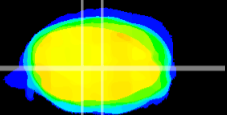

Coronal

Sagittal-R

Sagittal-L

ViBrism: CX08578  
Horizontal

MVe