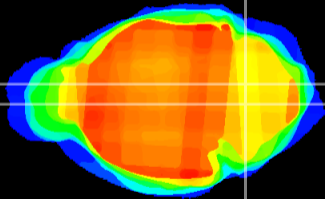

Coronal

Sagittal-R

Sagittal-L

ViBrism: CX08578  
Horizontal

MVe