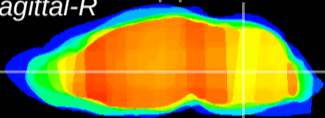

Coronal

Sagittal-R

Sagittal-L

ViBrism: CX08578  
Horizontal

MVe