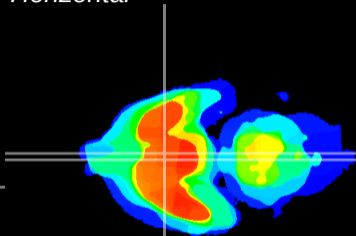

Coronal

Sagittal-R

Sagittal-L

ViBriSM: CX08581
Horizontal

SCN