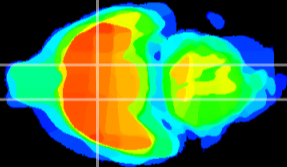

Coronal

Sagittal-R

Sagittal-L

ViBriSm: CX08582
Horizontal

LH