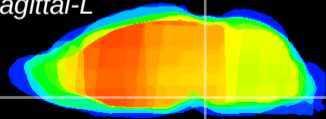

Coronal

Sagittal-R

Sagittal-L

ViBrism: CX08582
Horizontal

Pn