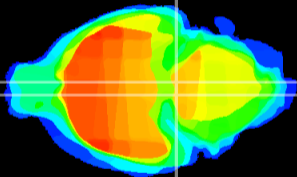

Coronal

Sagittal-R

Sagittal-L

ViBrism: CX08582
Horizontal

Pn