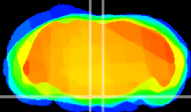

Coronal

Sagittal-R

Sagittal-L

ViBrism: CX08582
Horizontal

Pn