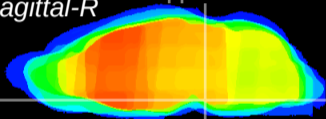

Coronal

Sagittal-R

Sagittal-L

ViBrism: CX08582
Horizontal

Pn