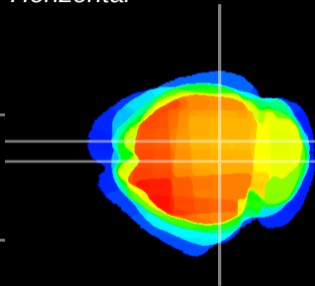

Coronal

Sagittal-R

Sagittal-L

ViBrism: CX08582
Horizontal

SC