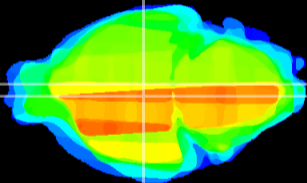

Coronal

Sagittal-R

Sagittal-L

ViBrism: CX08598
Horizontal

DM