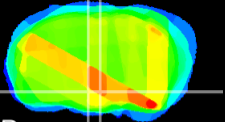

Coronal

Sagittal-R

Sagittal-L

ViBrism: CX08598
Horizontal

DM