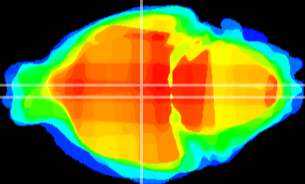

Coronal

Sagittal-R

Sagittal-L

ViBrism: CX08599
Horizontal

DM