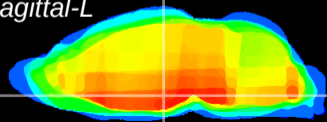

Coronal

Sagittal-R

Sagittal-L

ViBrism: CX08599
Horizontal

DM