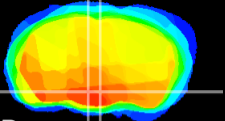

Coronal

Sagittal-R

Sagittal-L

ViBrism: CX08599
Horizontal

DM