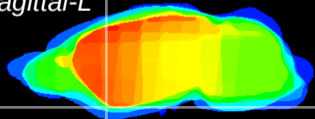

Coronal

Sagittal-R

Sagittal-L

ViBrism: CX08600
Horizontal

Tu