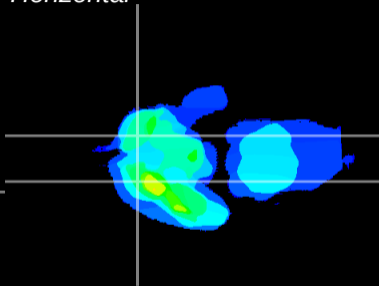

Coronal

Sagittal-R

Sagittal-L

ViBrism: CX08600
Horizontal

Tu