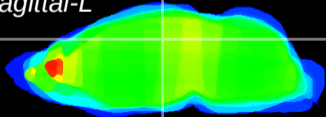

Coronal

Sagittal-R

Sagittal-L

ViBrism: CX08601
Horizontal

DG