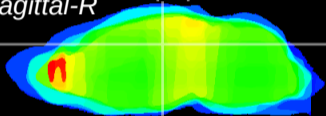

Coronal

Sagittal-R

Sagittal-L

ViBrism: CX08601
Horizontal

DG