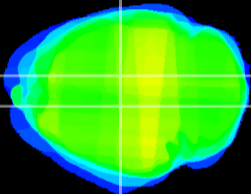

Coronal

Sagittal-R

Sagittal-L

ViBrism: CX08601
Horizontal

DG