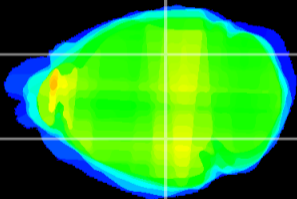

Coronal

Sagittal-R

Sagittal-L

ViBrism: CX08601
Horizontal

LG