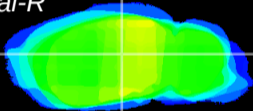

Coronal

Sagittal-R

Sagittal-L

ViBrism: CX08601
Horizontal

LG