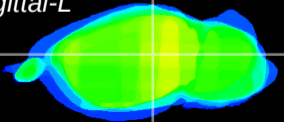

Coronal

Sagittal-R

Sagittal-L

ViBrism: CX08601
Horizontal

LG