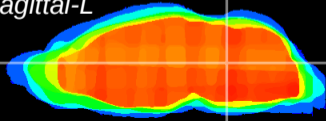

Coronal

Sagittal-R

Sagittal-L

ViBrism: CX08603  
Horizontal

Tg