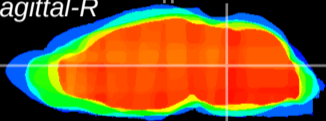

Coronal

Sagittal-R

Sagittal-L

ViBrism: CX08603  
Horizontal

Tg