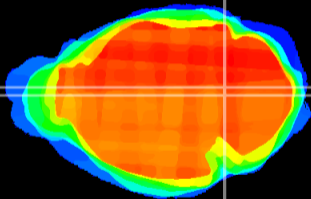

Coronal

Sagittal-R

Sagittal-L

ViBrism: CX08603  
Horizontal

Tg