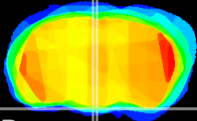

Coronal

Sagittal-R

Sagittal-L

ViBrism: CX08608
Horizontal

ME