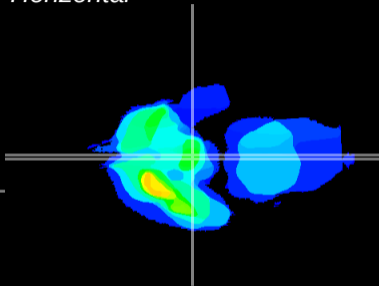

Coronal

Sagittal-R

Sagittal-L

ViBrism: CX08608
Horizontal

ME