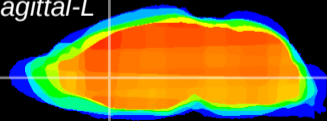

Coronal

Sagittal-R

Sagittal-L

ViBrism: CX08612
Horizontal

LS