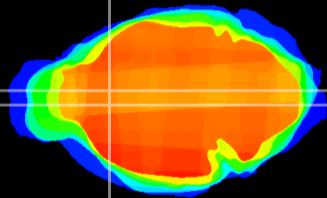

Coronal

Sagittal-R

Sagittal-L

ViBrism: CX08612
Horizontal

LS