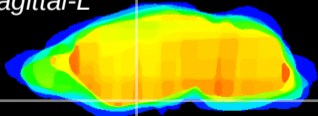

Coronal

Sagittal-R

Sagittal-L

ViBrism: CX08613
Horizontal

S0