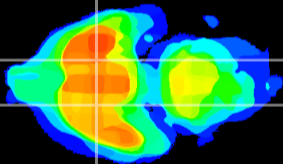

Coronal

Sagittal-R

Sagittal-L

ViBrism: CX08613
Horizontal

S0