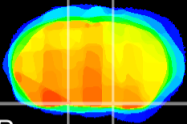

Coronal

Sagittal-R

Sagittal-L

ViBrism: CX08613
Horizontal

S0