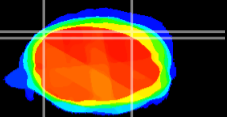

Coronal

Sagittal-R

Sagittal-L

ViBrism: CX08617
Horizontal

Cb lobe