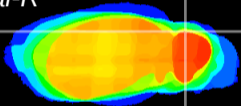

Coronal

Sagittal-R

Sagittal-L

ViBrism: CX08617
Horizontal

Cb lobe