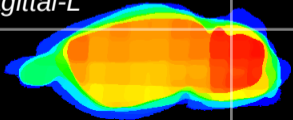

Coronal

Sagittal-R

Sagittal-L

ViBrism: CX08617
Horizontal

Cb lobe