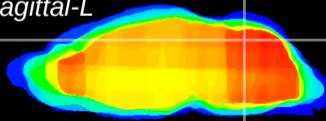

Coronal

Sagittal-R

Sagittal-L

ViBrism: CX08617
Horizontal

Cb vermis