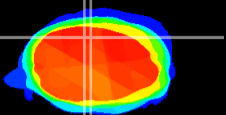

Coronal

Sagittal-R

Sagittal-L

ViBrism: CX08617
Horizontal

Cb vermis