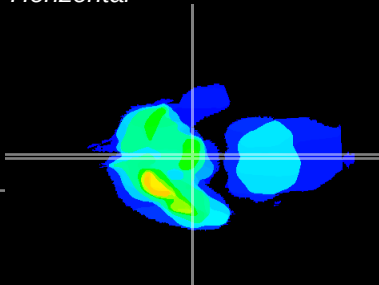

Coronal

Sagittal-R

Sagittal-L

ViBrism: CX08623
Horizontal

ME