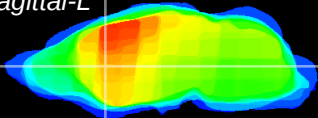

Coronal

Sagittal-R

Sagittal-L

ViBrism: CX08625
Horizontal

CPU medial