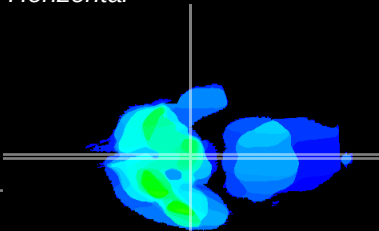

Coronal

Sagittal-R

Sagittal-L

ViBrism: CX08627
Horizontal

ME