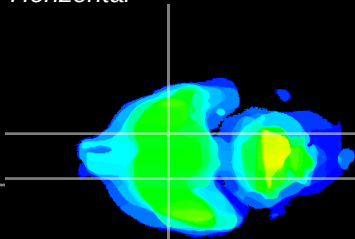

Coronal

Sagittal-R

Sagittal-L

ViBrism: CX08627
Horizontal

S0