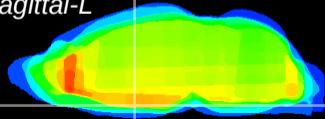

Coronal

Sagittal-R

Sagittal-L

ViBriSm: CX08630
Horizontal

SCN