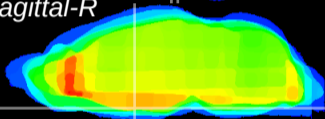

Coronal

Sagittal-R

Sagittal-L

ViBriSm: CX08630
Horizontal

SCN