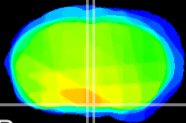

Coronal

Sagittal-R

Sagittal-L

ViBriSm: CX08630
Horizontal

SCN