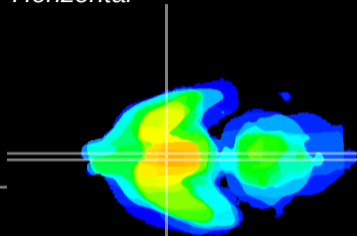

Coronal

Sagittal-R

Sagittal-L

ViBriSm: CX08630
Horizontal

SCN